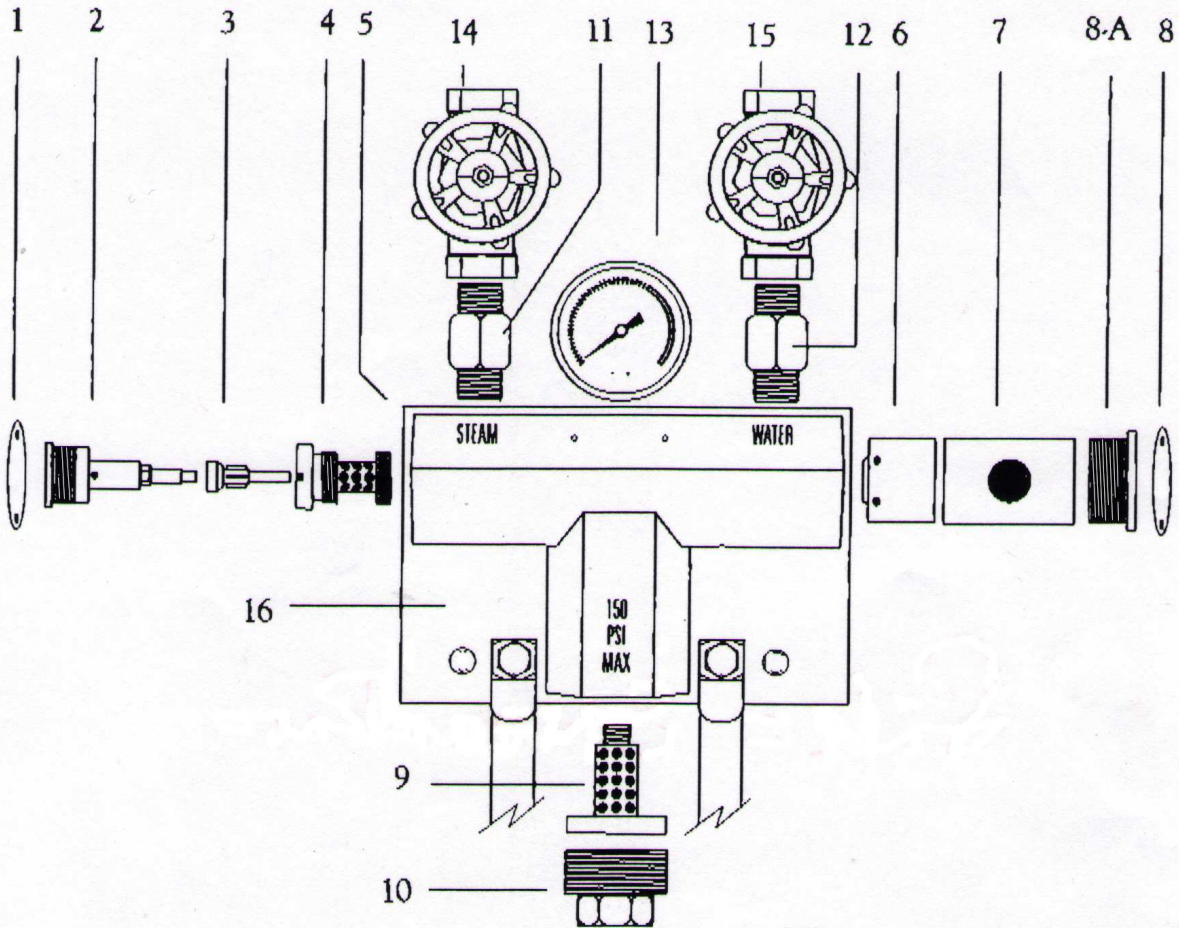

PARTS LIST

(STEAMASTER 2000)

- | | | | |
|-----|----------------------------|----|---------------------------------|
| 1 | Steam I.D. Tag (ALUM.) | 9 | Steam Diffuser (SS) |
| 2 | Poppet Actuator (BRASS/SS) | 10 | Hose Adaptor (SS) |
| 3 | Steam Poppet (SS) | 11 | Steam Check Valve (BRASS or SS) |
| 4 | Steam Injector (SS) | 12 | Water Check Valve (BRASS or SS) |
| 5 | Mixer Body (BRZ or SS) | 13 | Temperature Gauge (SS) |
| 6 | Water Thrust Cup (SS) | 14 | Steam Control Valve (BRZ or SS) |
| 7 | Thrust Cup Housing (BRASS) | 15 | Water Control Valve (BRZ or SS) |
| 8 | Water I.D. Tag (ALUM.) | 16 | Mounting Bracket (ALUM.) |
| 8-A | End Cap | | |

DISASSEMBLY TOOLS

FLAT WRENCH

PILOT POPPET TOOL