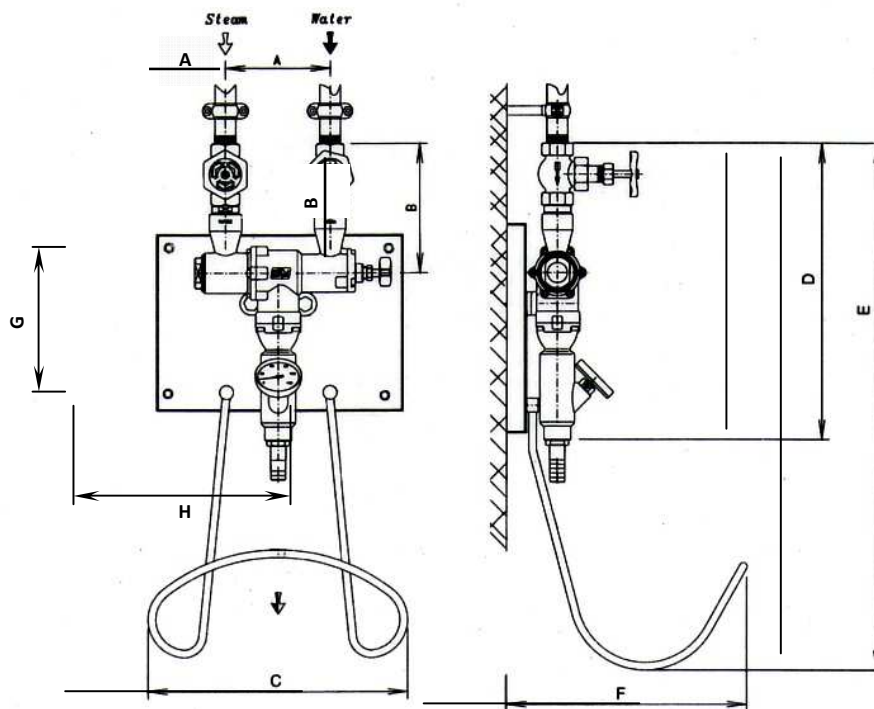

STEAMMASTER 4000™

STAINLESS STEEL STEAM / WATER MIXER

DIMENSIONS

| MODEL | A | B | C | D | E | F | G | H | WEIGHT |
|-------|-------|------|--------|--------|--------|--------|-------|-------|---------|
| 4000 | 7.75" | 8.50 | 13.50" | 21.25" | 28.00" | 12.50" | 6.50" | 8.50" | 35 lbs. |