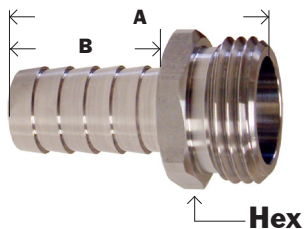

NEW STAINLESS STEEL GARDEN HOSE COUPLINGS NOW IN STOCK

SEE PAGE 40 IN UPCOMING 2010 CATALOG

FEMALE SWIVEL ONLY

22RF
591
GHF

KF-RY
HU126
195

STAINLESS STEEL 316

PART	HOSE BARB x FGH	A	B	HEX	APPROX WT. LBS	LIST PRICE
30-032SS	1/2" x 3/4"	1.82	1.19	1.18	0.12	27.41
30-033SS	5/8" x 3/4"	1.82	1.19	1.18	0.13	27.41
30-034SS	3/4" x 3/4"	1.82	1.19	1.18	0.15	27.41

• WASHER INCLUDED

MALE END ONLY

22RM
590
GHM
KF-PY

201GH
193
HU125

STAINLESS STEEL 316

PART	HOSE BARB x FGH	A	B	HEX	APPROX WT. LBS	LIST PRICE
30-040SS	1/2" x 3/4"	1.88	1.19	1.06	0.12	22.91
30-041SS	5/8" x 3/4"	1.88	1.19	1.06	0.12	22.91
30-042SS	3/4" x 3/4"	1.88	1.19	1.06	0.13	22.91

• WASHER INCLUDED

GARDEN HOSE COUPLING

GHS
92GH
936H
202GHS

22R
592

STAINLESS STEEL 316

PART	HOSE BARB	LIST PRICE
30-027SS	1/2"	50.31
30-028SS	5/8"	50.31
30-029SS	3/4"	50.31

• WASHER INCLUDED

Dimension data can change without notice. Please call us when dimensions are critical.