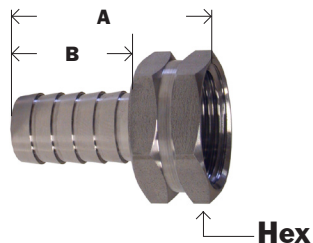

NEW STAINLESS STEEL GARDEN HOSE COUPLINGS NOW IN STOCK

SEE PAGE 40 IN UPCOMING 2010 CATALOG

FEMALE SWIVEL ONLY

22RF
591
GHF

KF-RY
HU126
195

STAINLESS STEEL 316

PART	HOSE BARB x FGH	A	B	HEX	APPROX WT. LBS	LIST PRICE
30-032SS	1/2" x 3/4"	1.82	1.19	1.18	0.12	27.41
30-033SS	5/8" x 3/4"	1.82	1.19	1.18	0.13	27.41
30-034SS	3/4" x 3/4"	1.82	1.19	1.18	0.15	27.41

• WASHER INCLUDED

MALE END ONLY

22RM
590
GHM
KF-PY

201GH
193
HU125

STAINLESS STEEL 316

PART	HOSE BARB x FGH	A	B	HEX	APPROX WT. LBS	LIST PRICE
30-040SS	1/2" x 3/4"	1.88	1.19	1.06	0.12	22.91
30-041SS	5/8" x 3/4"	1.88	1.19	1.06	0.12	22.91
30-042SS	3/4" x 3/4"	1.88	1.19	1.06	0.13	22.91

• WASHER INCLUDED

GARDEN HOSE COUPLING

GHS
92GH
936H
202GHS

22R
592

STAINLESS STEEL 316

PART	HOSE BARB	LIST PRICE
30-027SS	1/2"	50.31
30-028SS	5/8"	50.31
30-029SS	3/4"	50.31

• WASHER INCLUDED

Dimension data can change without notice. Please call us when dimensions are critical.